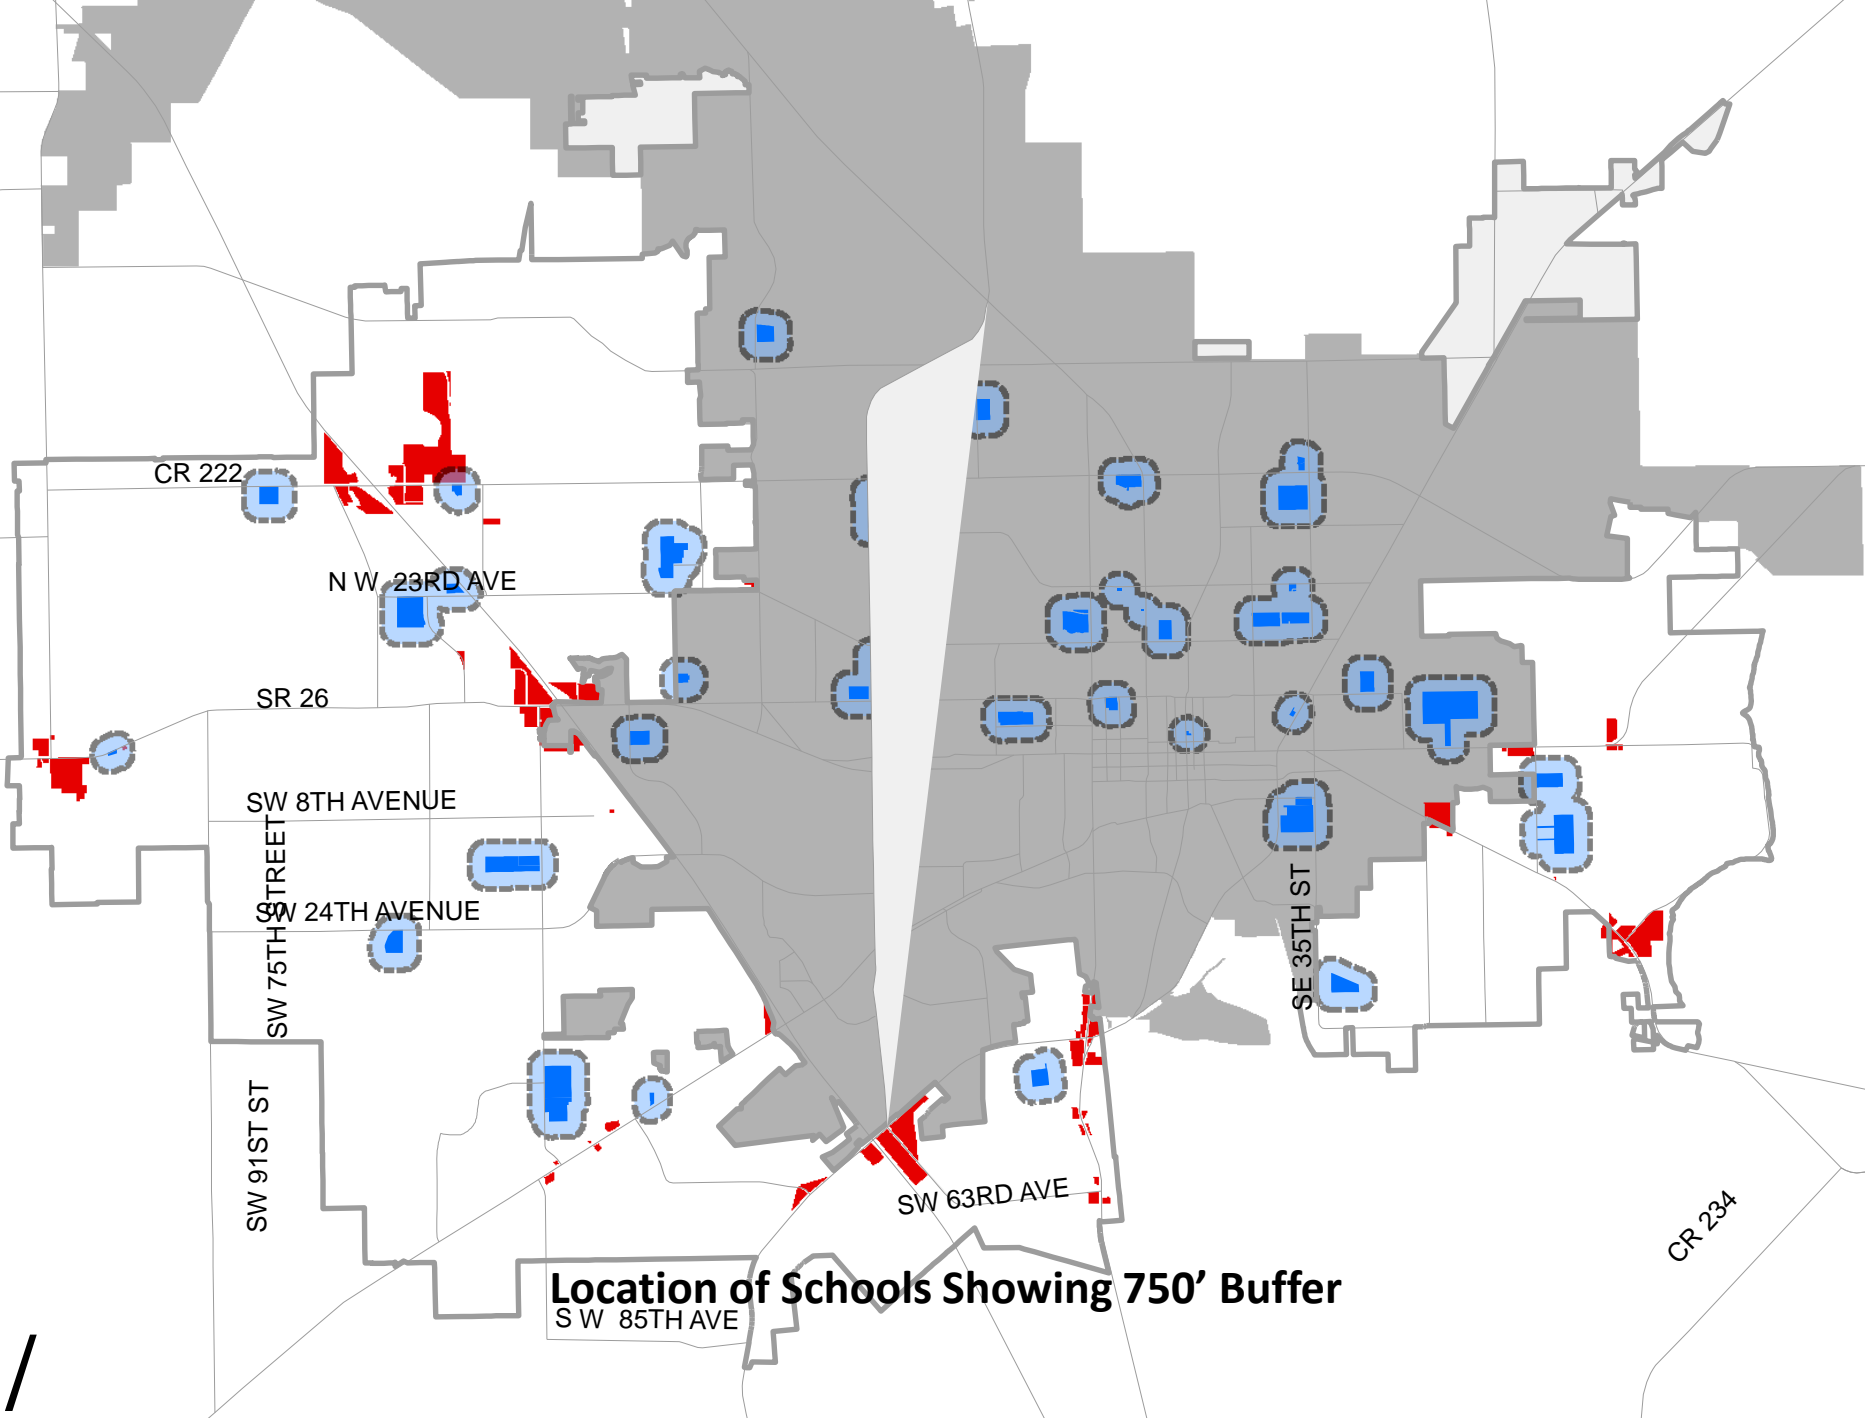

CR 222

N W 23RD AVE

SR 26

SW 8TH AVENUE

SW 24TH AVENUE

SW 75TH ST

SW 91ST ST

SE 35TH ST

SW 63RD AVE

CR 234

SW 85TH AVE

**Location of Commercial Zoning Districts in Unincorporated Alachua County**

CR 222

N W 23RD AVE

SR 26

SW 8TH AVENUE

SW 24TH AVENUE

SW 75TH STREET

SW 91ST ST

SW 63RD AVE

SE 35TH ST

CR 234

**Location of Schools Showing 750' Buffer**  
S W 85TH AVE

CR 222

N W 23RD AVE

SR 26

SW 8TH AVENUE

SW 24TH AVENUE

SW 75TH STREET

SW 91ST ST

SW 63RD AVE

SE 35TH ST