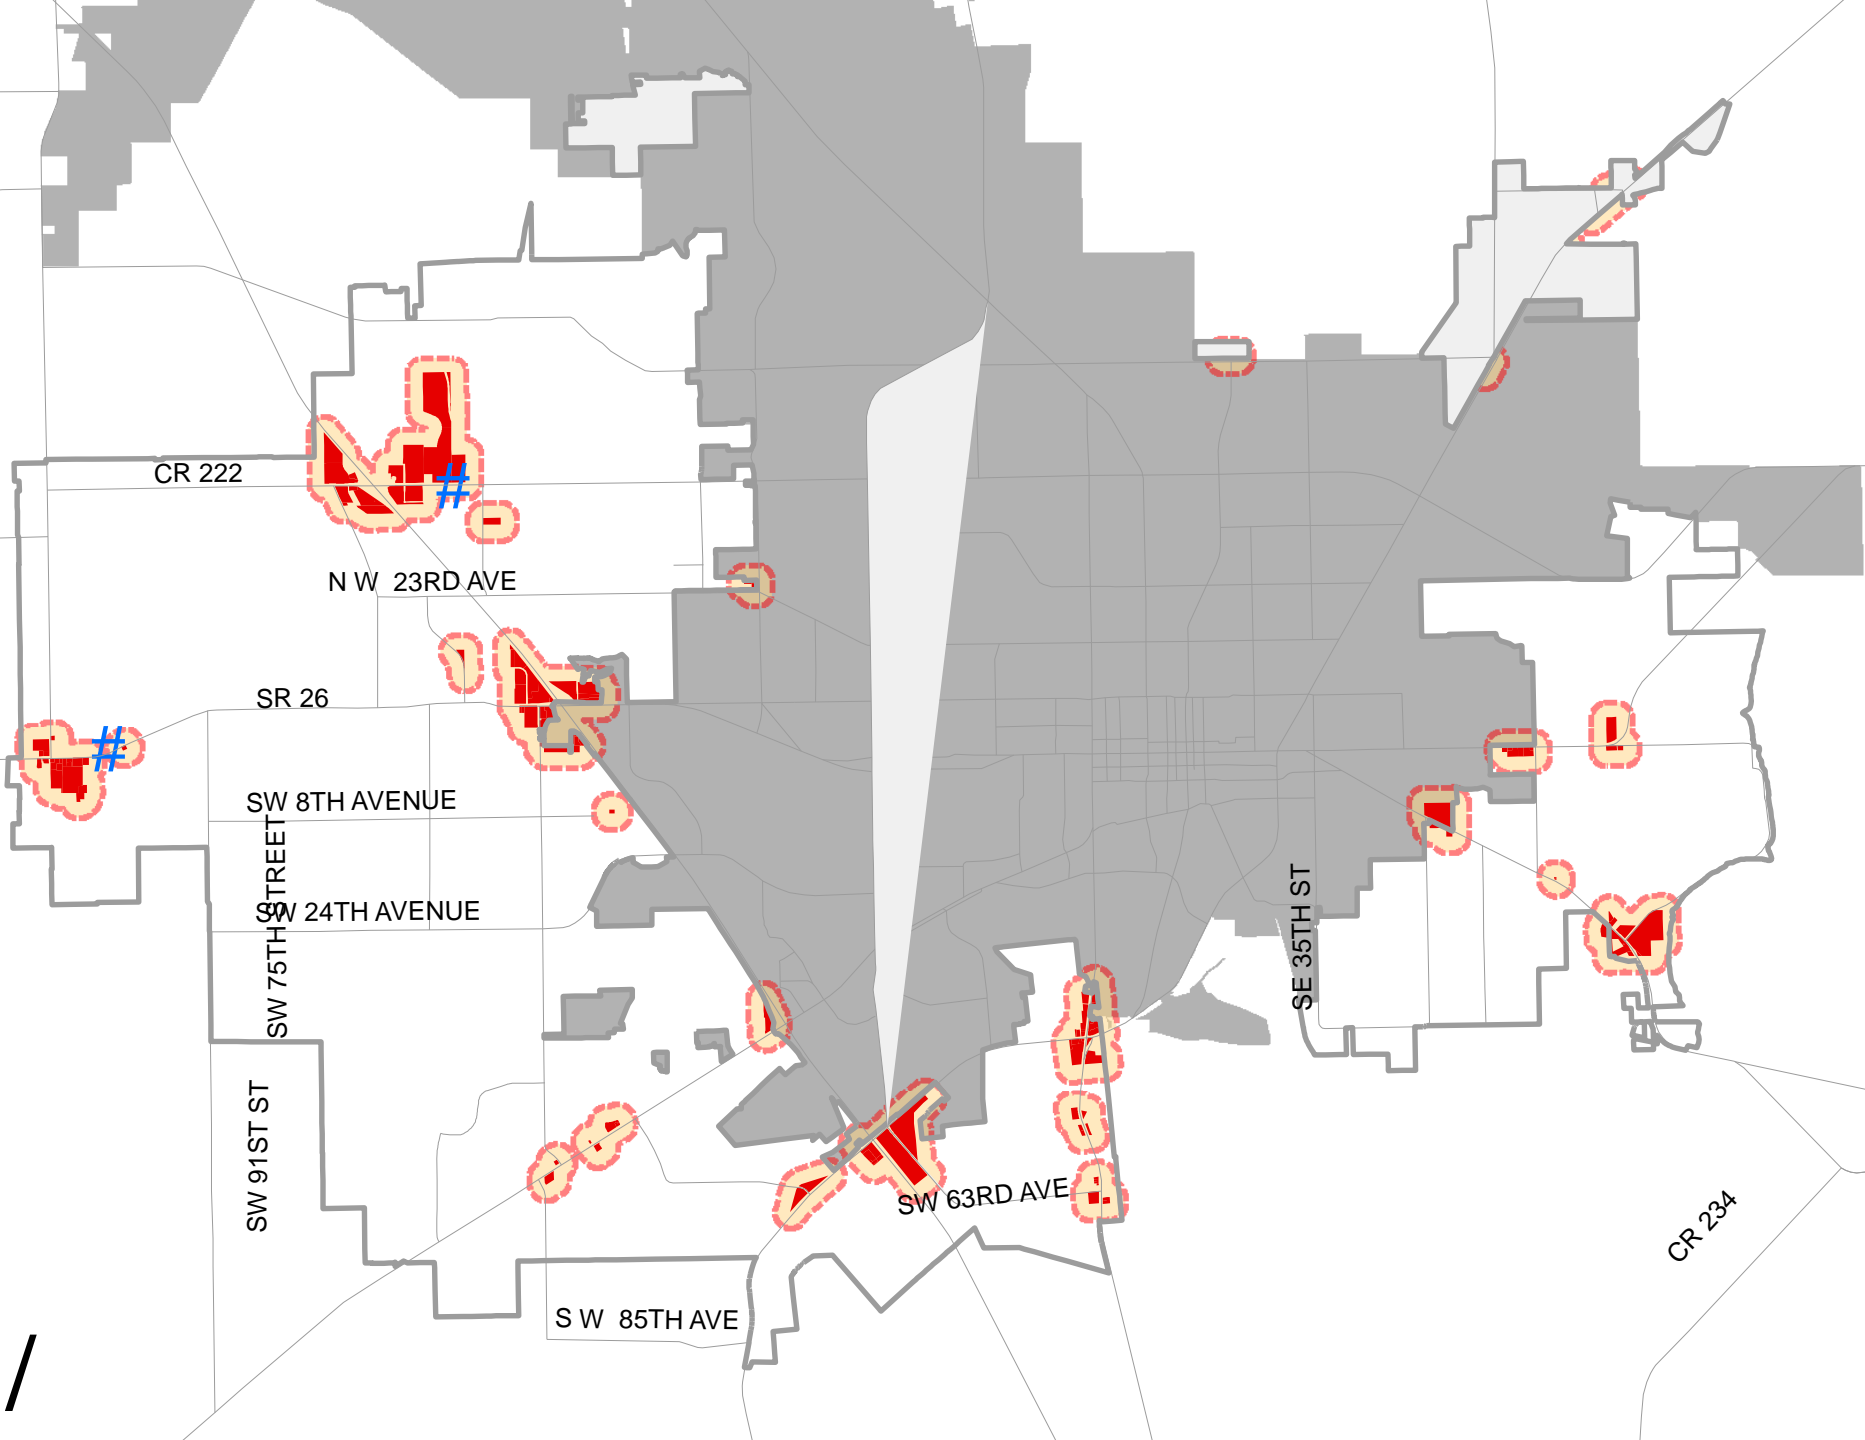

CR 222

N W 23RD AVE

SR 26

SW 8TH AVENUE

SW 24TH AVENUE

SW 75TH ST

SW 91ST ST

SE 35TH ST

SW 63RD AVE

CR 234

SW 85TH AVE

**Location of Commercial Zoning Districts in Unincorporated Alachua County**

CR 222

N W 23RD AVE

SR 26

SW 8TH AVENUE

SW 24TH AVENUE

SW 75TH STREET

SW 91ST ST

SW 63RD AVE

SE 35TH ST

CR 234

**Location of Schools Showing 750' Buffer**  
S W 85TH AVE

CR 222

N W 23RD AVE

SR 26

SW 8TH AVENUE

SW 24TH AVENUE

SW 75TH STREET

SW 91ST ST

SW 63RD AVE

SE 35TH ST