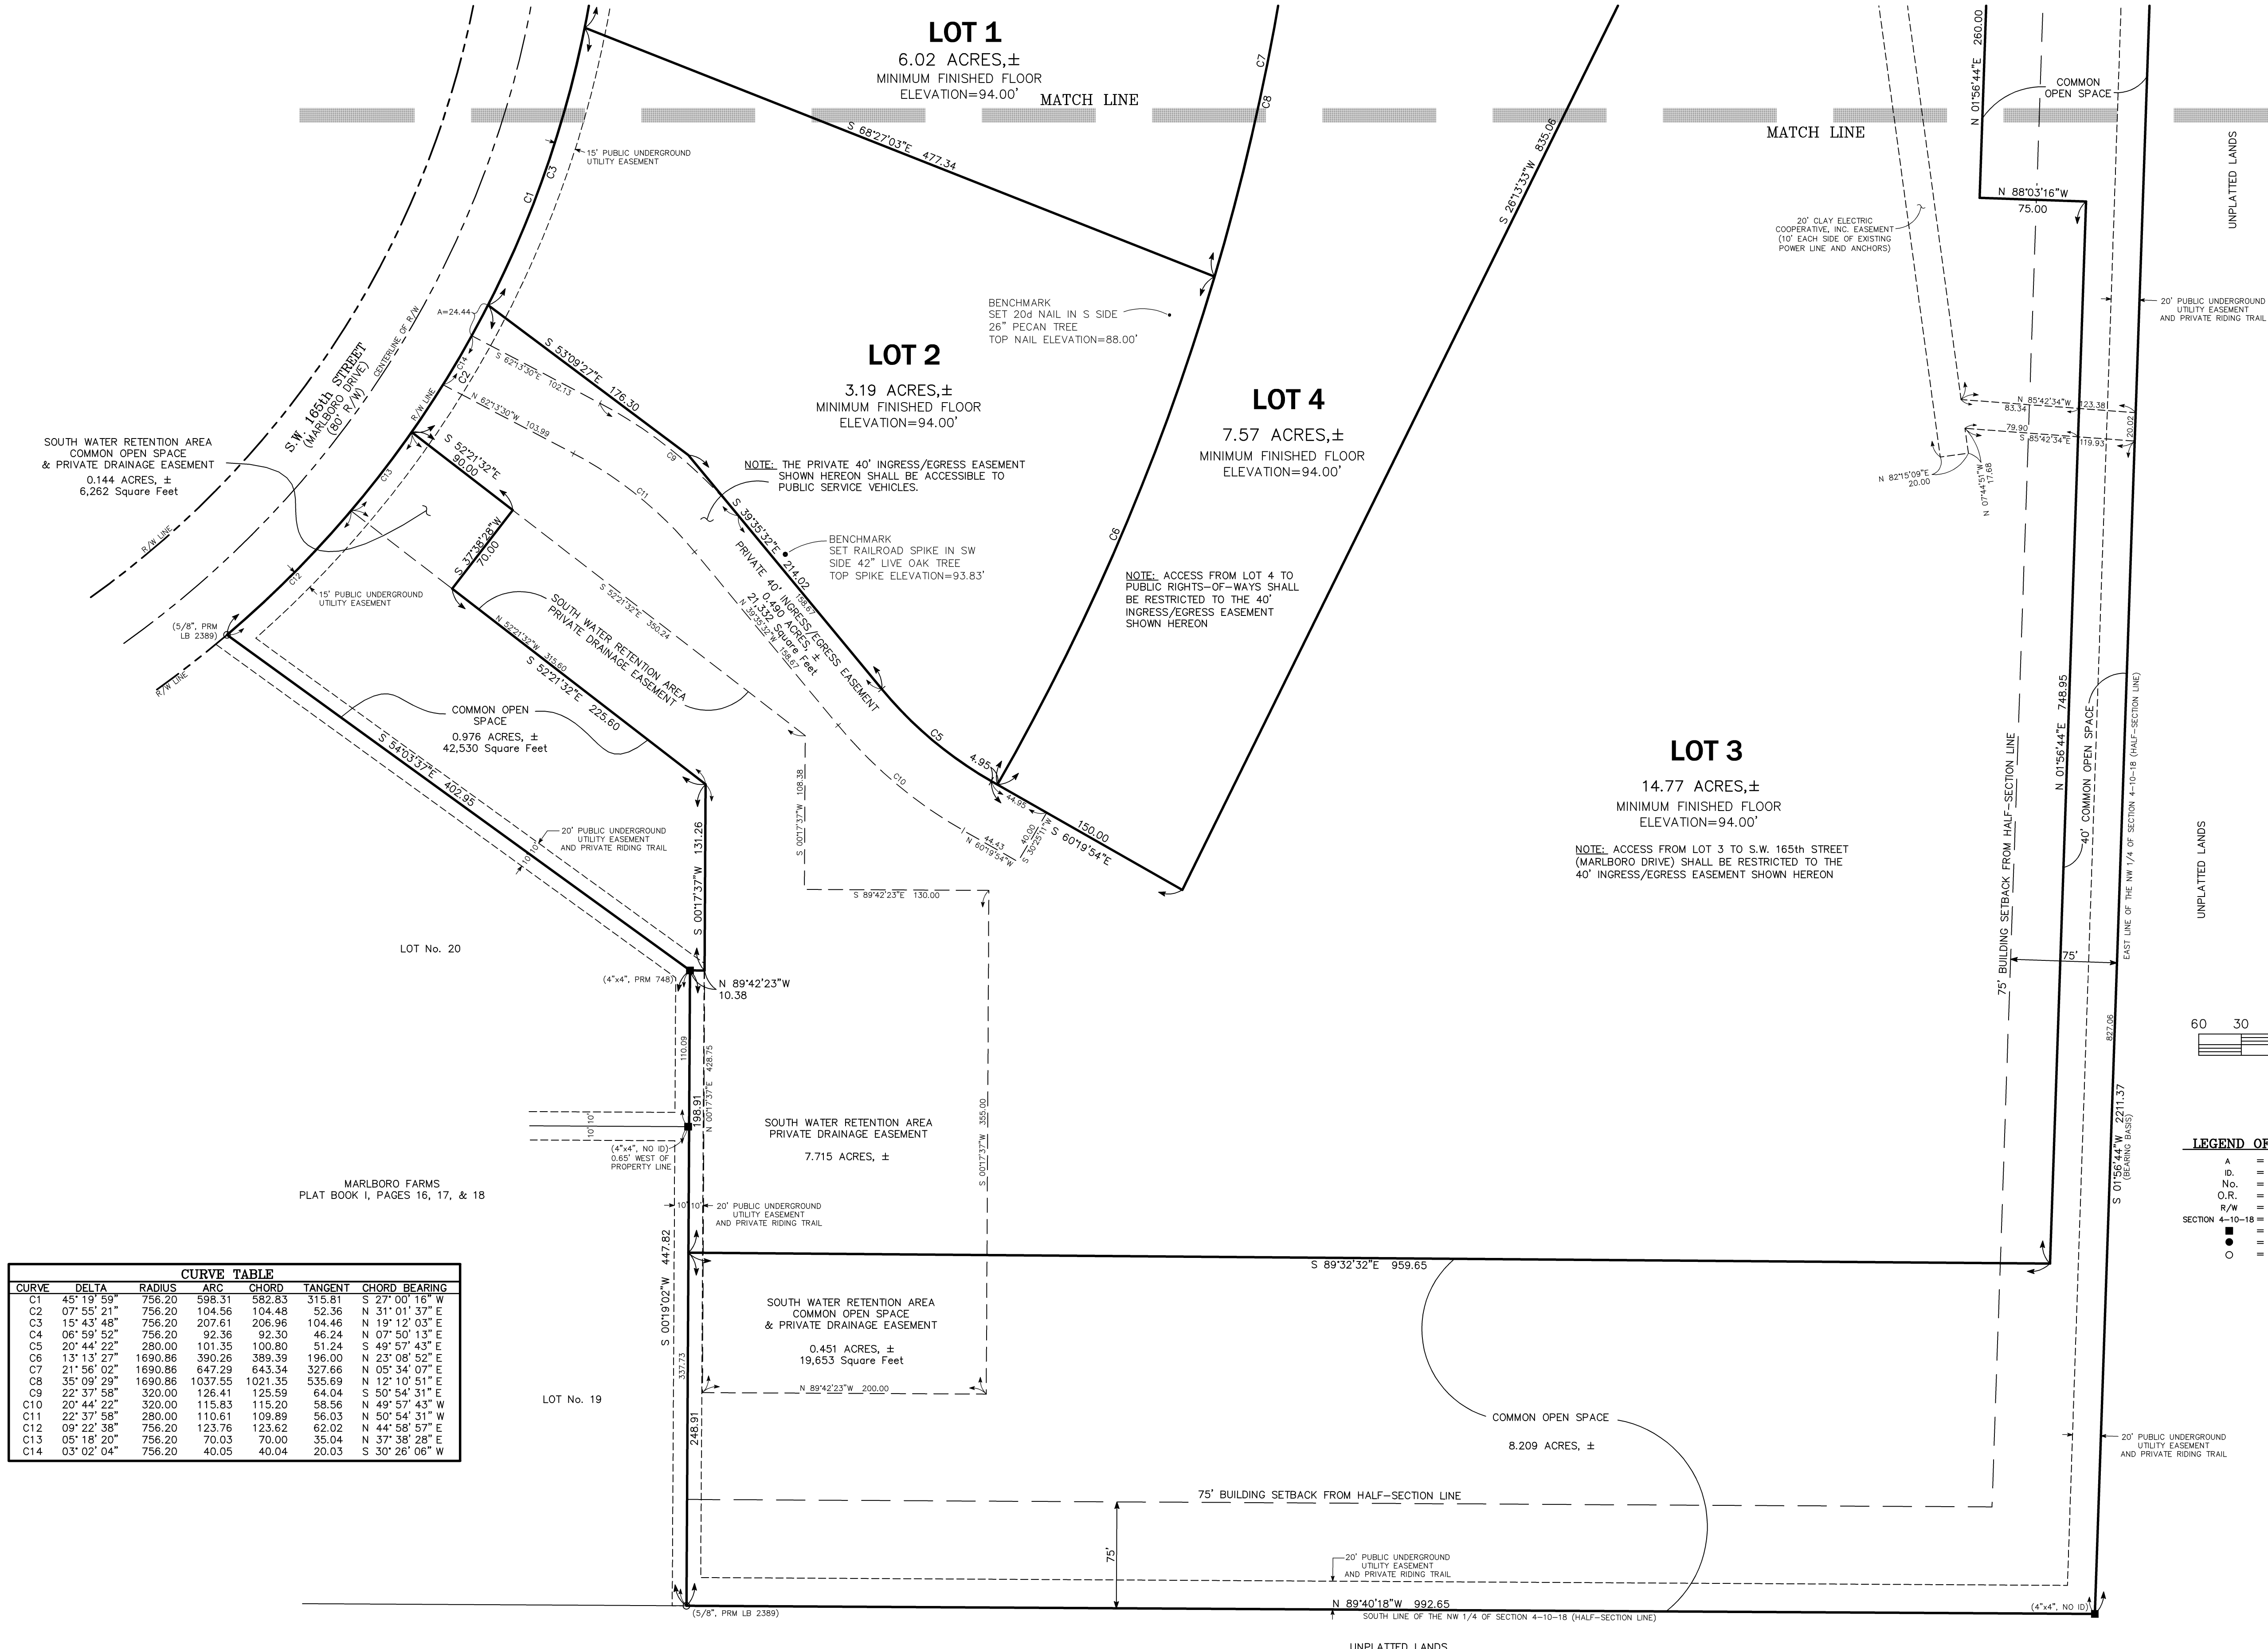

ARCHER FARMS

A REPLAT OF TRACTS B & D OF "MARLBORO FARMS" A SUBDIVISION AS PER PLAT THEREOF RECORDED IN PLAT BOOK I, PAGES 16, 17 & 18 OF THE PUBLIC RECORDS OF ALACHUA COUNTY, FLORIDA. LYING IN THE NORTHWEST 1/4 OF SECTION 4, TOWNSHIP 10 SOUTH, RANGE 18 EAST, ALACHUA COUNTY, FLORIDA.

Plotted Jun 24, 2014 - 08:36:34 - aboonie