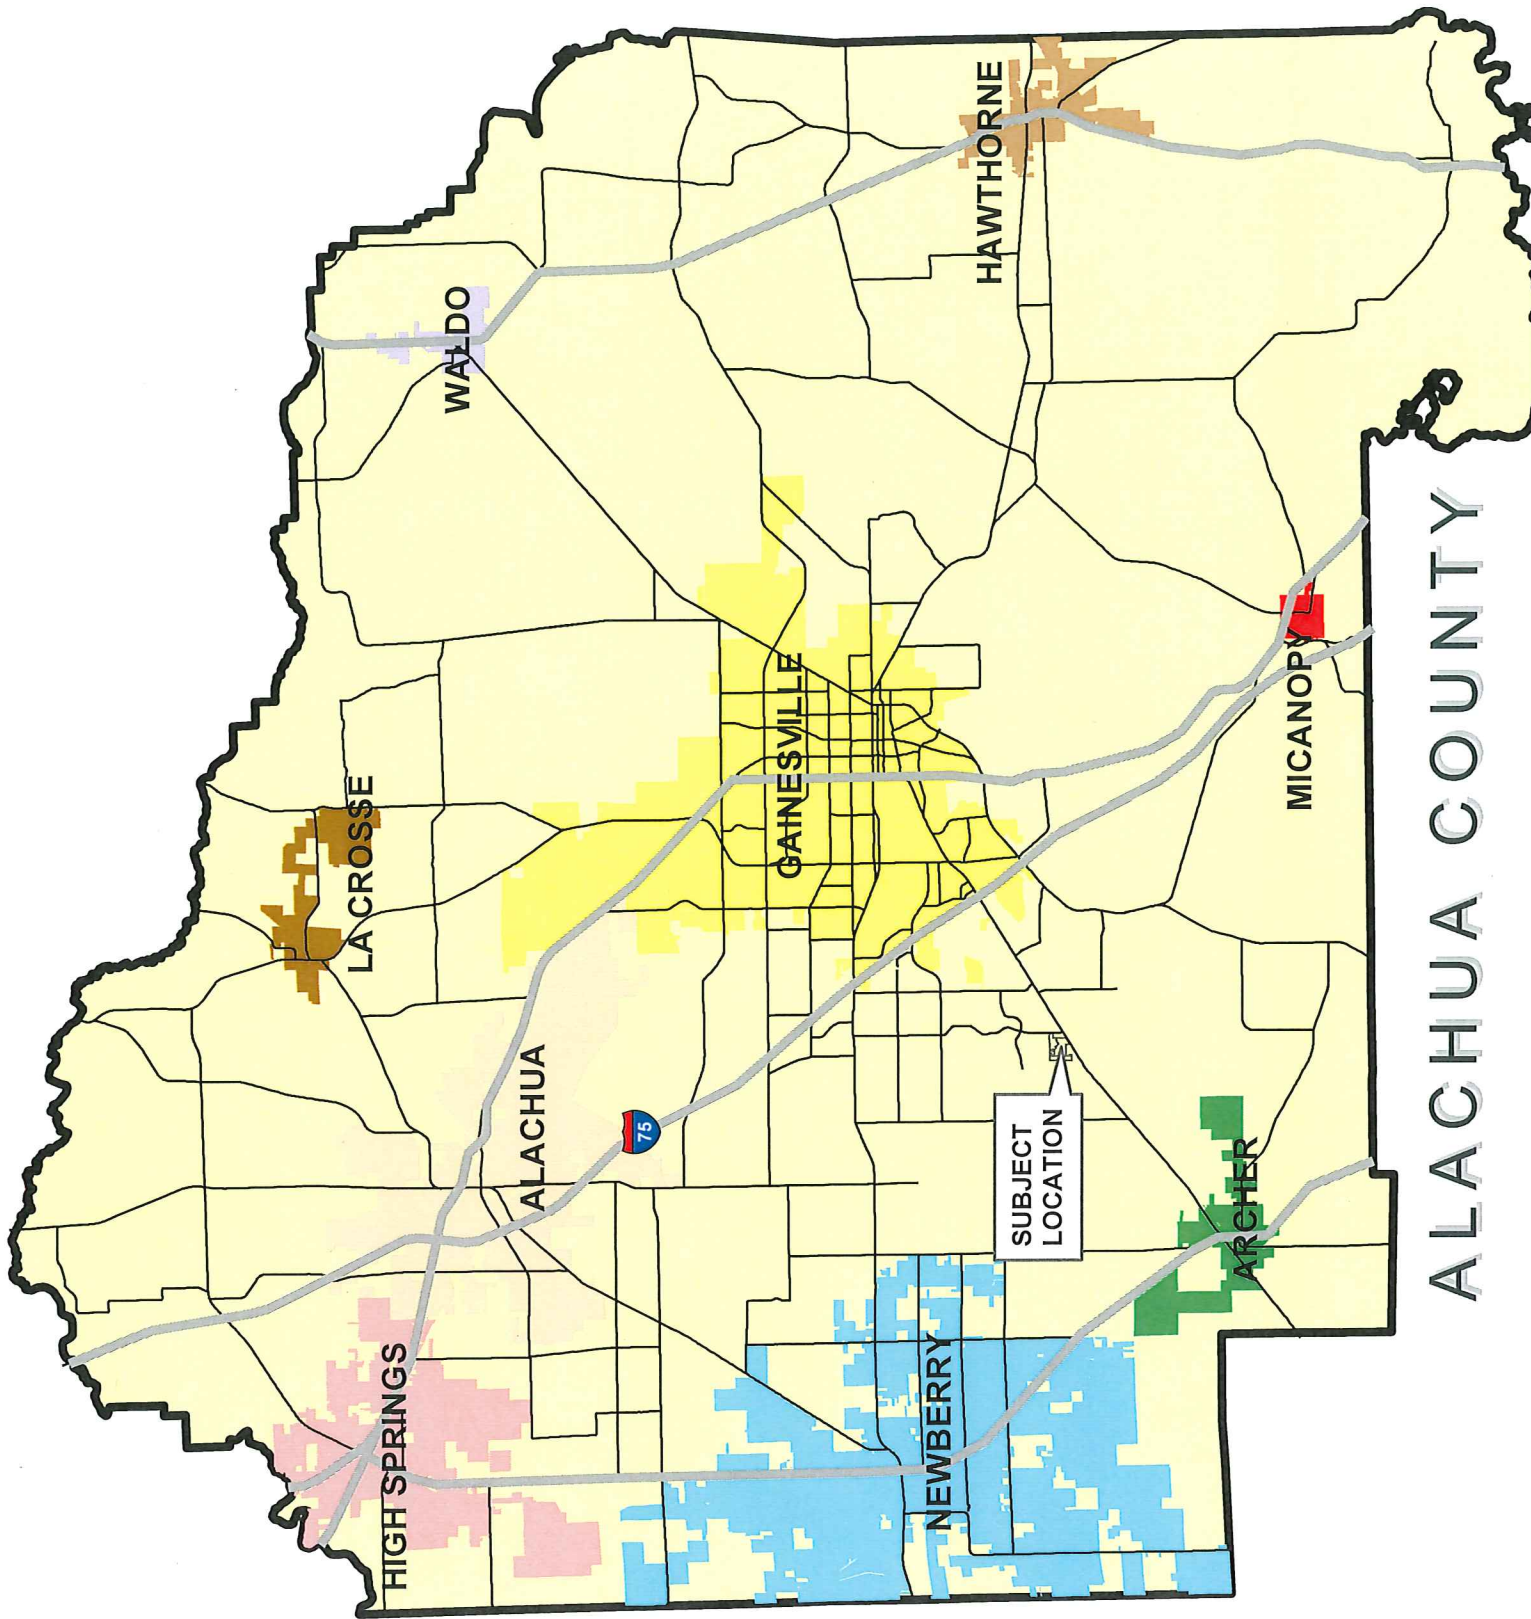

Parcels

Proposed Plat Vacation

1 inch = 537 feet

ALACHUA COUNTY