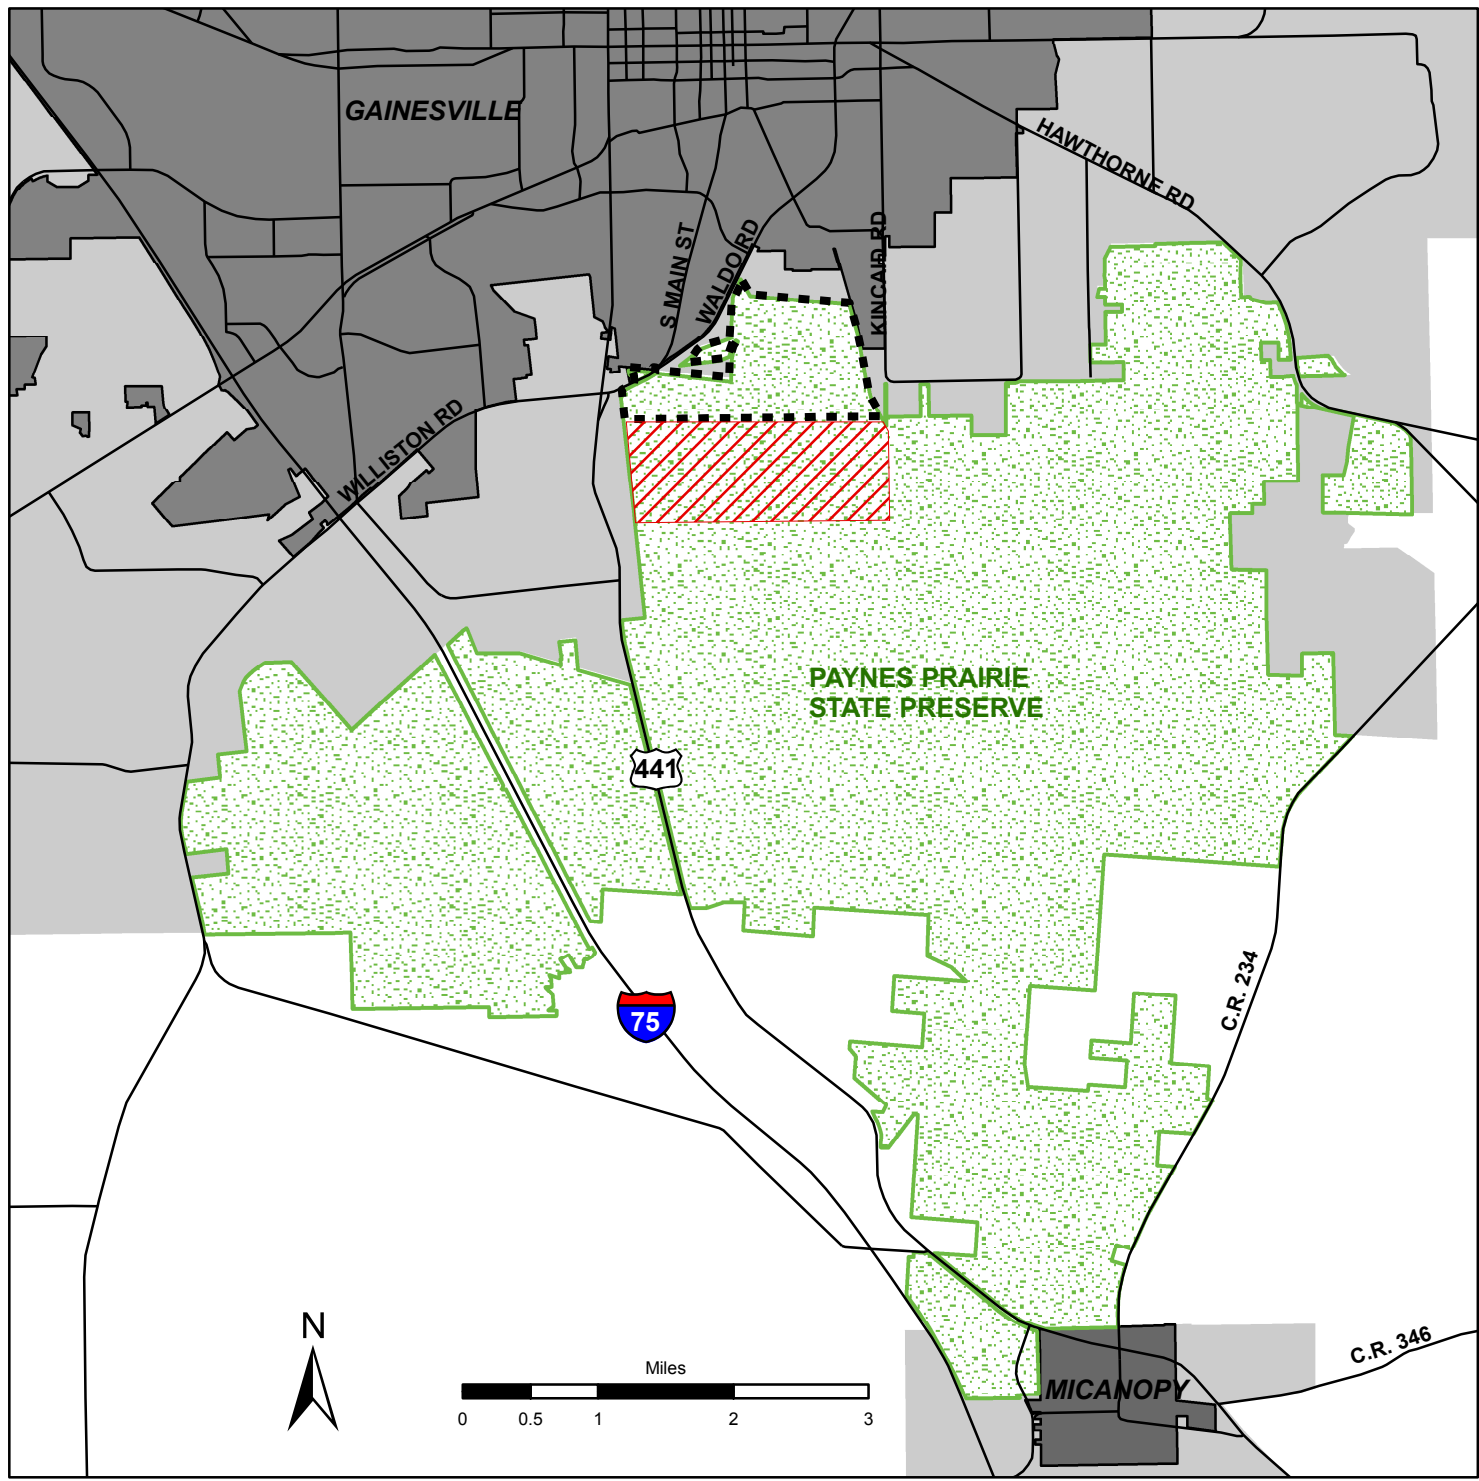

City of Gainesville Proposed Addition to Reserve Area

*Comparison of Area Proposed
by City at June 14th Public Hearing
and Reduced Area Proposed for
August 9th Public Hearing.*

Legend

-  Incorporated Areas
-  Reserve Areas (unincorporated)
-  Roads
-  Paynes Prairie State Preserve
-  Proposed Addition to Gainesville Reserve Area for 8/9/11 Public Hearing (Approx. 740 acres)
-  Additional Area which was Included in the Proposed Reserve Area Addition Considered at the 6/14/11 Public Hearing (Reduction of Approx. 900 acres)

Alachua County
Growth Management Department
July 6, 2011