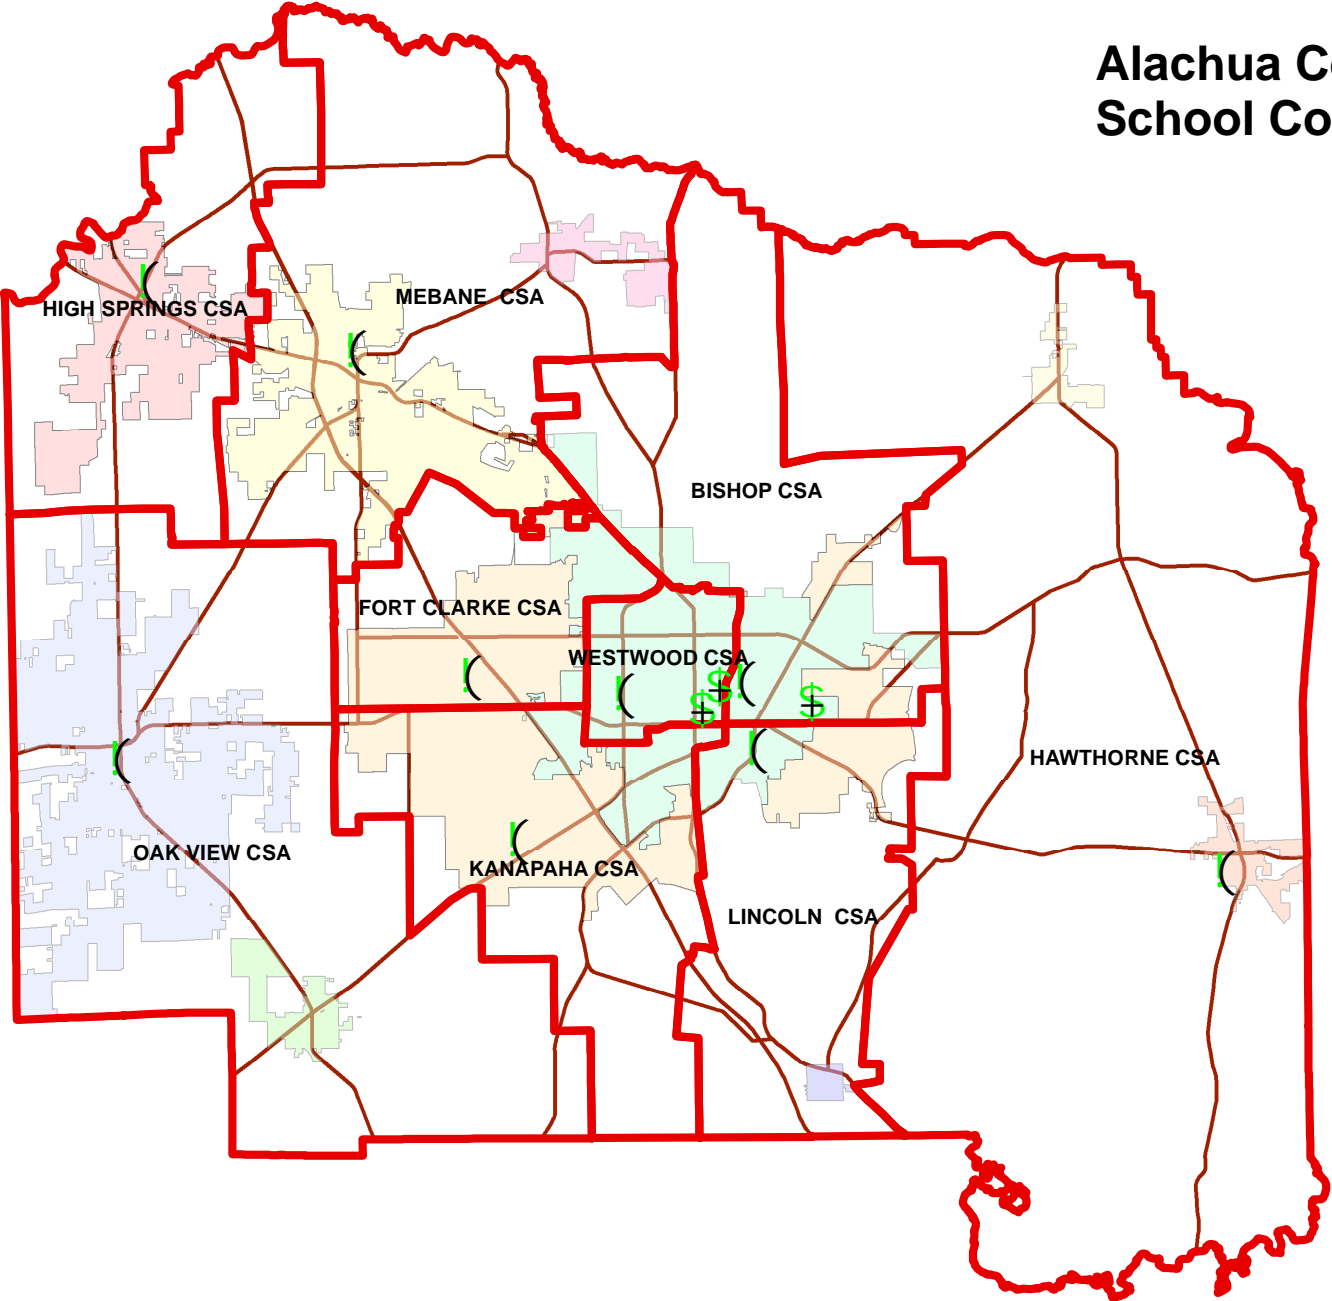

# Alachua County Schools School Concurrency Map Series

- \$ Special Schools
- ( Middle Schools
- Middle School CSA
- ALACHUA
- ARCHER
- GAINESVILLE
- HAWTHORNE
- HIGH SPRINGS
- LACROSSE
- MICANOPY
- NEWBERRY
- WALDO
- ALACHUA COUNTY URBAN CLUSTER

**Map 2: Middle Schools and Middle School Concurrency Service Areas**